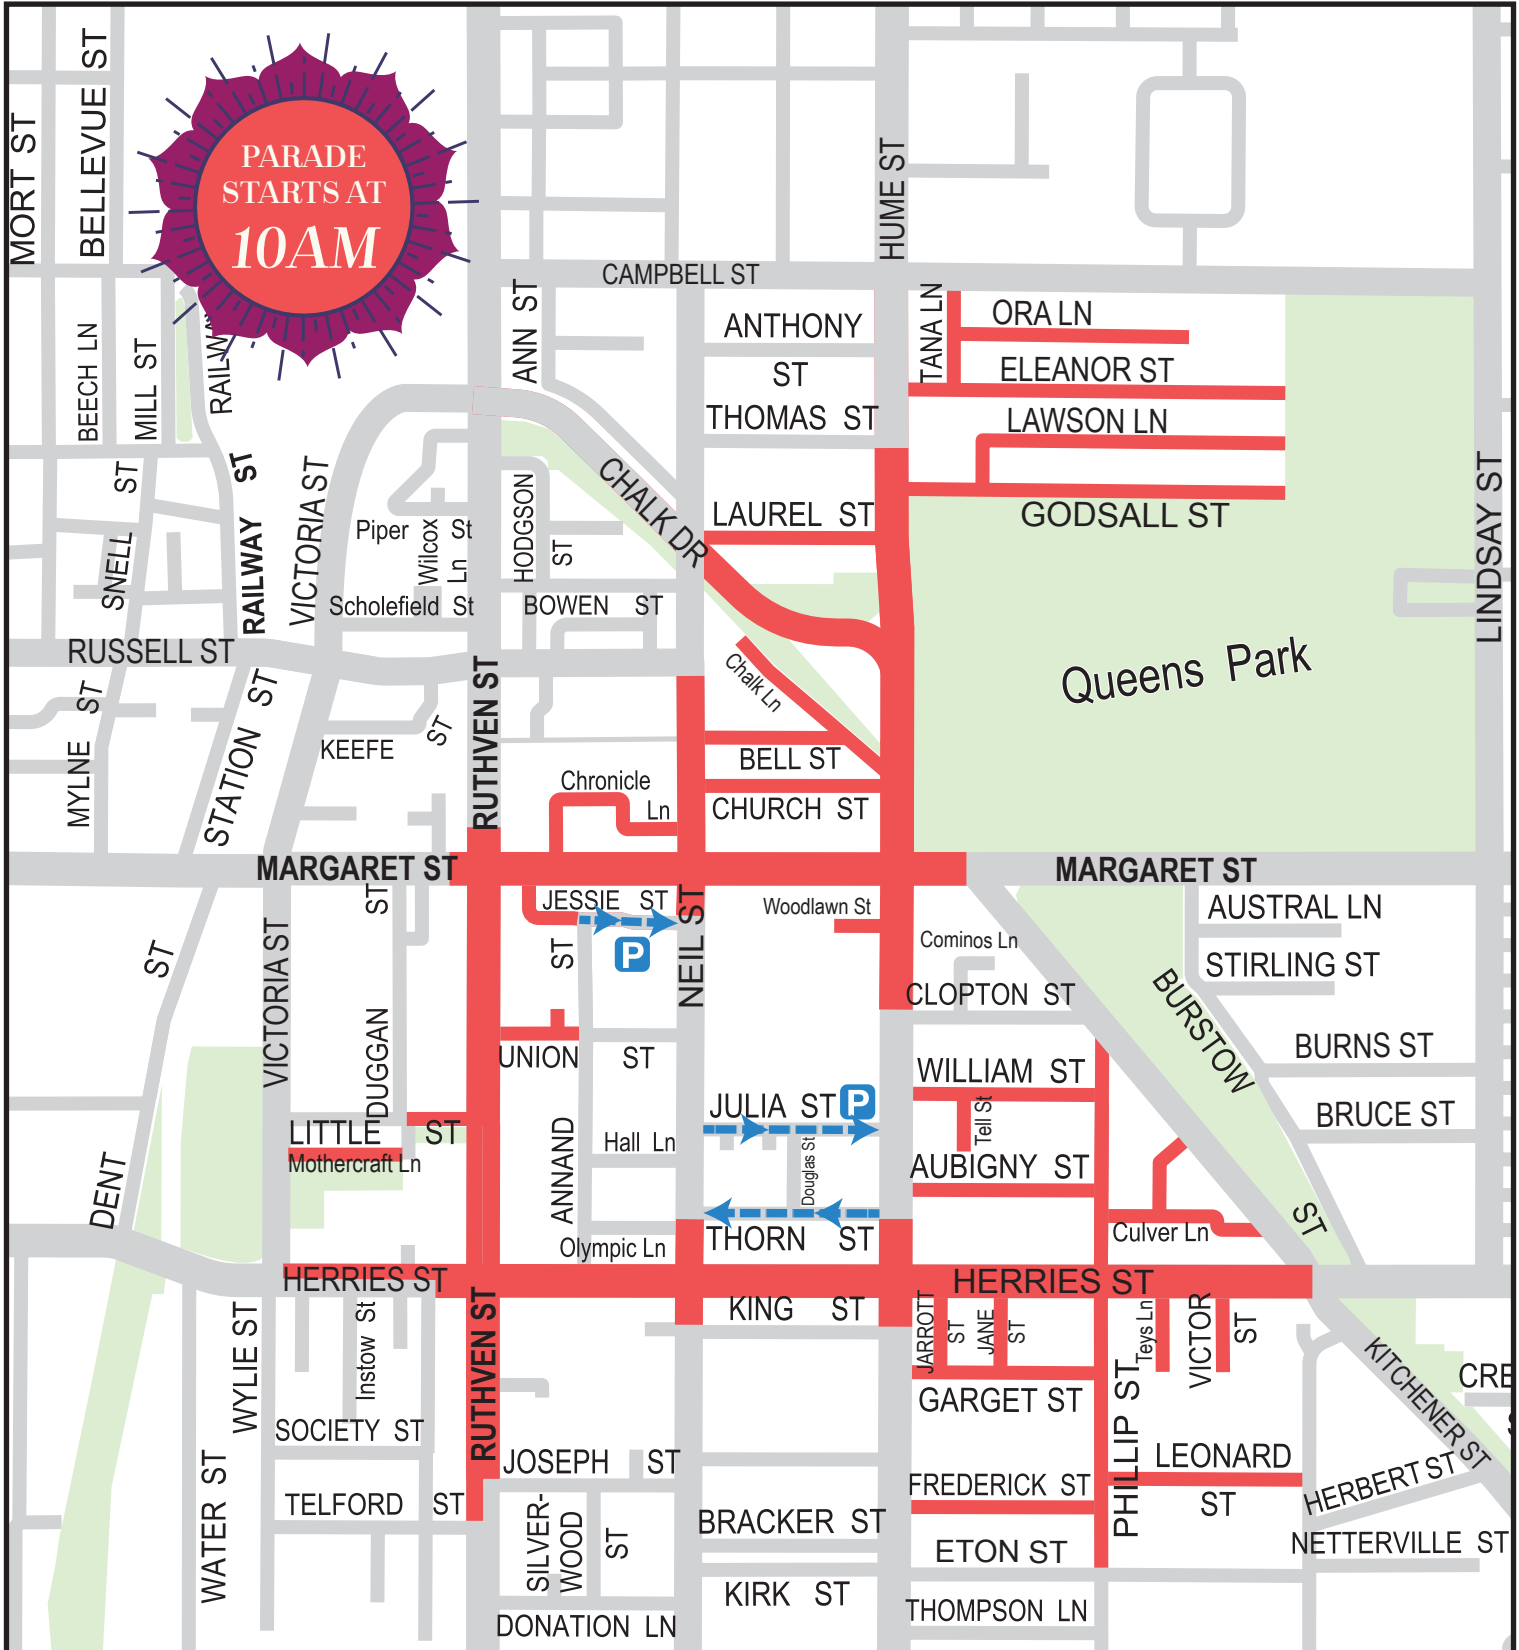

Grand Central Floral Parade 2024

TEMPORARY ROAD CLOSURES FOR SATURDAY 21ST SEPT

VERSION 2/04/2024

TOOWOOMBA
CARNIVAL
of FLOWERS

Temporary Road Closures

- 5AM - 2PM Saturday 21st Sept.
- Parking Directions