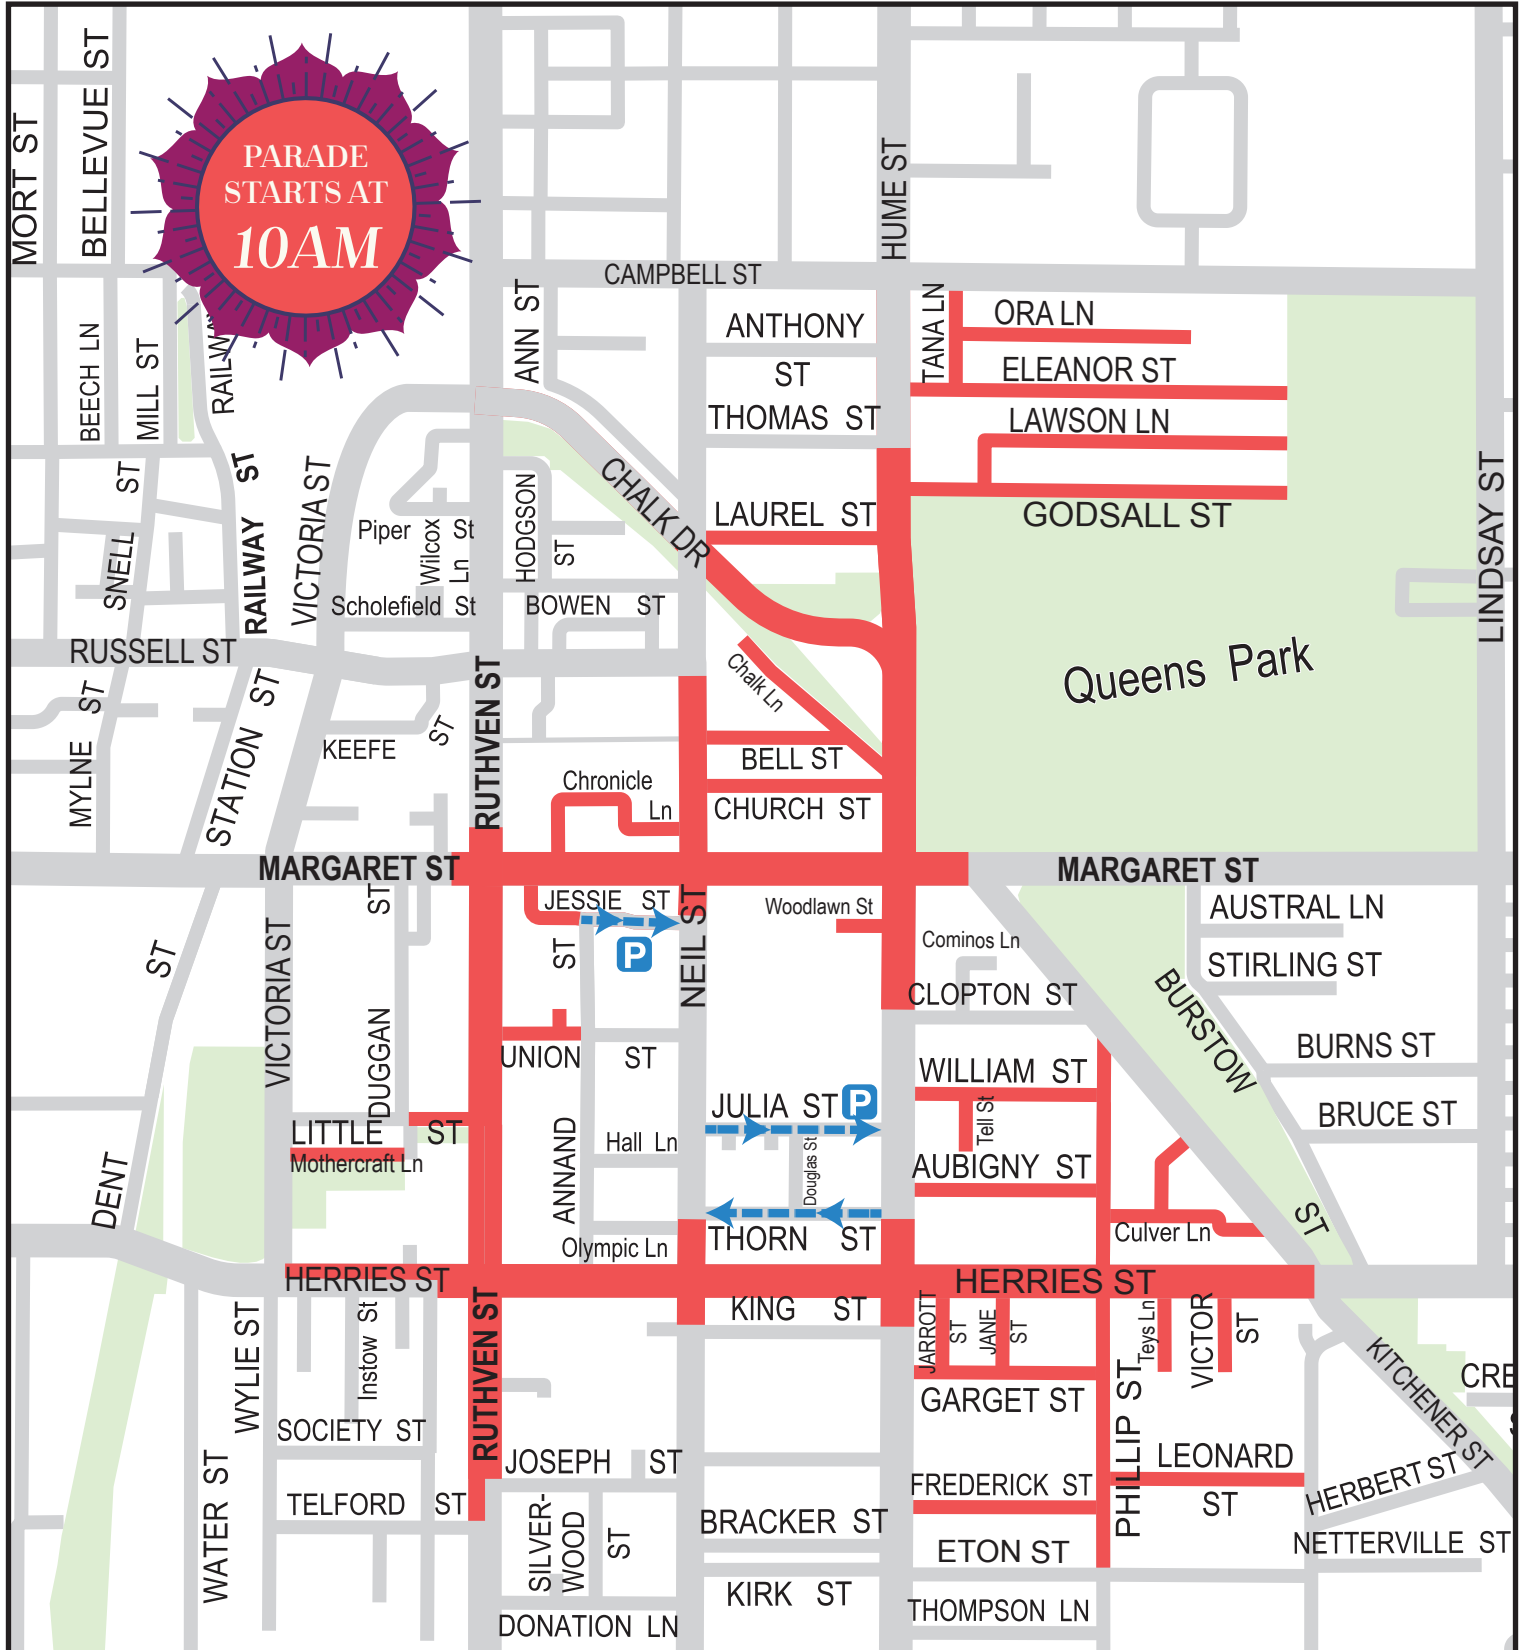

Grand Central Floral Parade 2023

TEMPORARY ROAD CLOSURES FOR SATURDAY 16TH SEPT

VERSION 10/07/2023

TOOWOOMBA
CARNIVAL
of FLOWERS

Temporary Road Closures

- █ 5AM - 2PM Saturday 16th Sept.
- █ Parking Directions