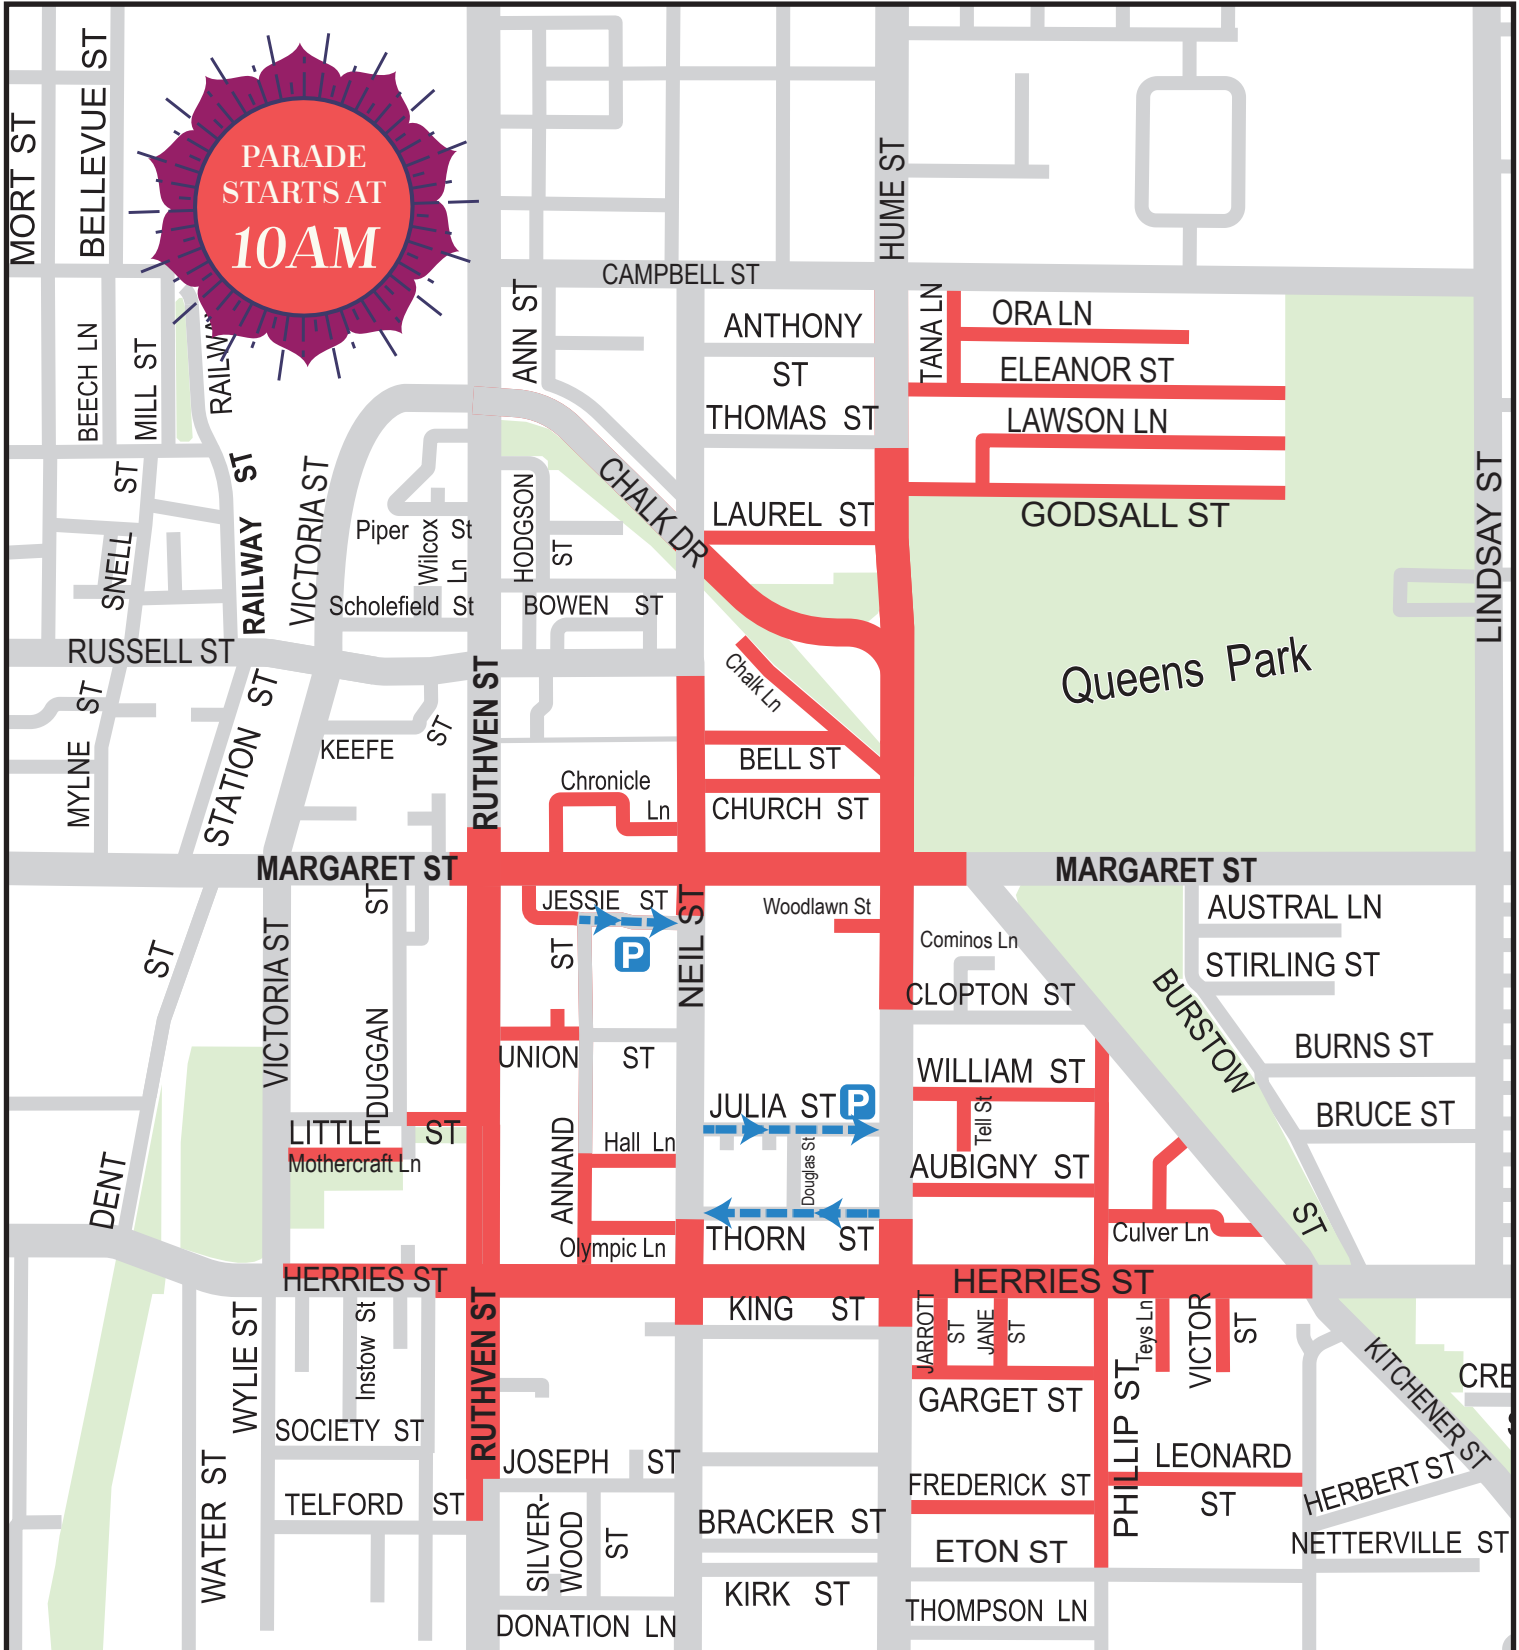

Grand Central Floral Parade 2022

TEMPORARY ROAD CLOSURES FOR SATURDAY 17TH SEPT
VERSION 12/07/2022

TOOWOOMBA
CARNIVAL
of FLOWERS

Temporary Road Closures

- █ 5AM - 2PM Saturday 17th Sept.
- █ Parking Directions